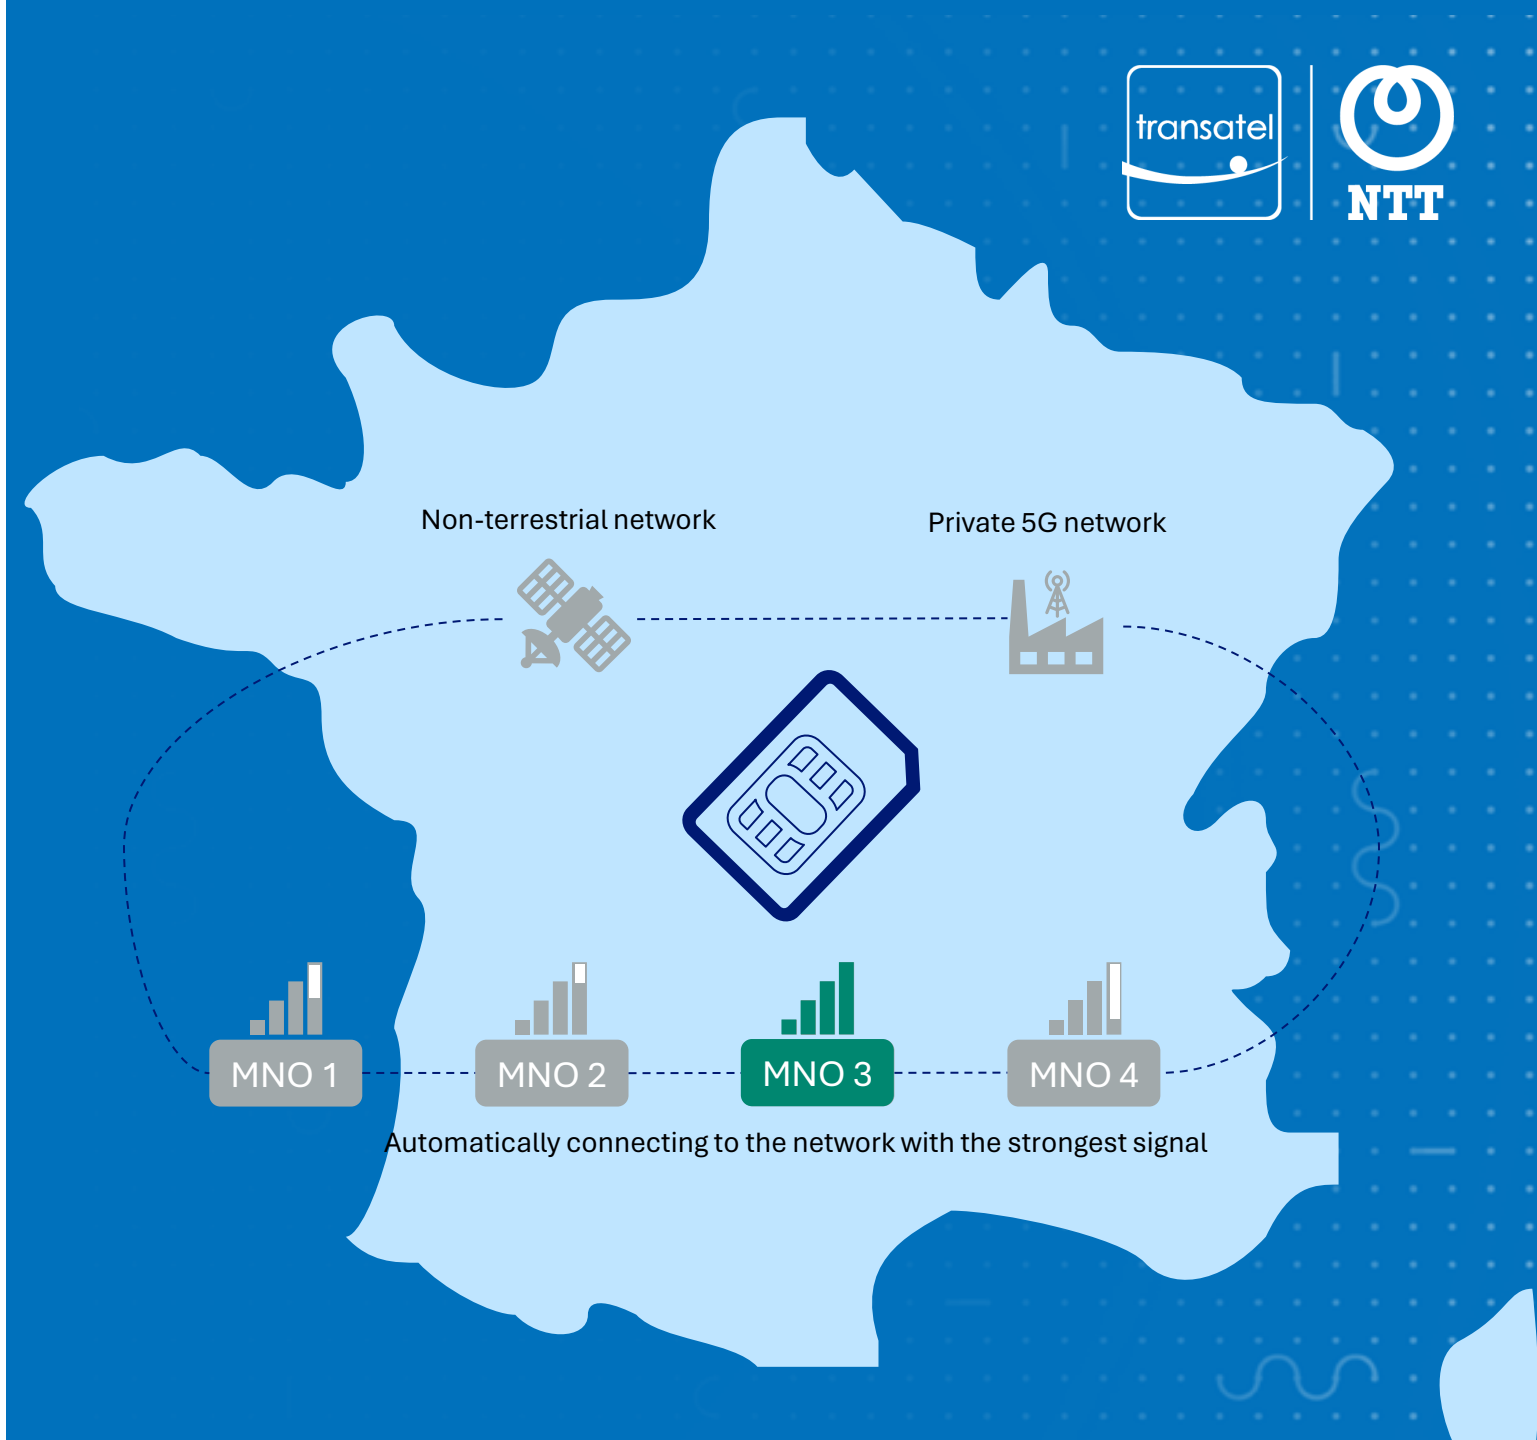

Automated, managed cellular connectivity management, for any use case.

(actually) Smart SIMs

SIM cards autonomously evaluate the actual data usability and switch to the best available data signal.

Seamless network transition

automatic switch between public and private 5G networks

Truly global connectivity

Coming in 2024: go beyond terrestrial networks with satellite cellular connectivity

Unrivaled ubiquitous connectivity

The road to a global, technology-agnostic, ubiquitous connectivity solution.