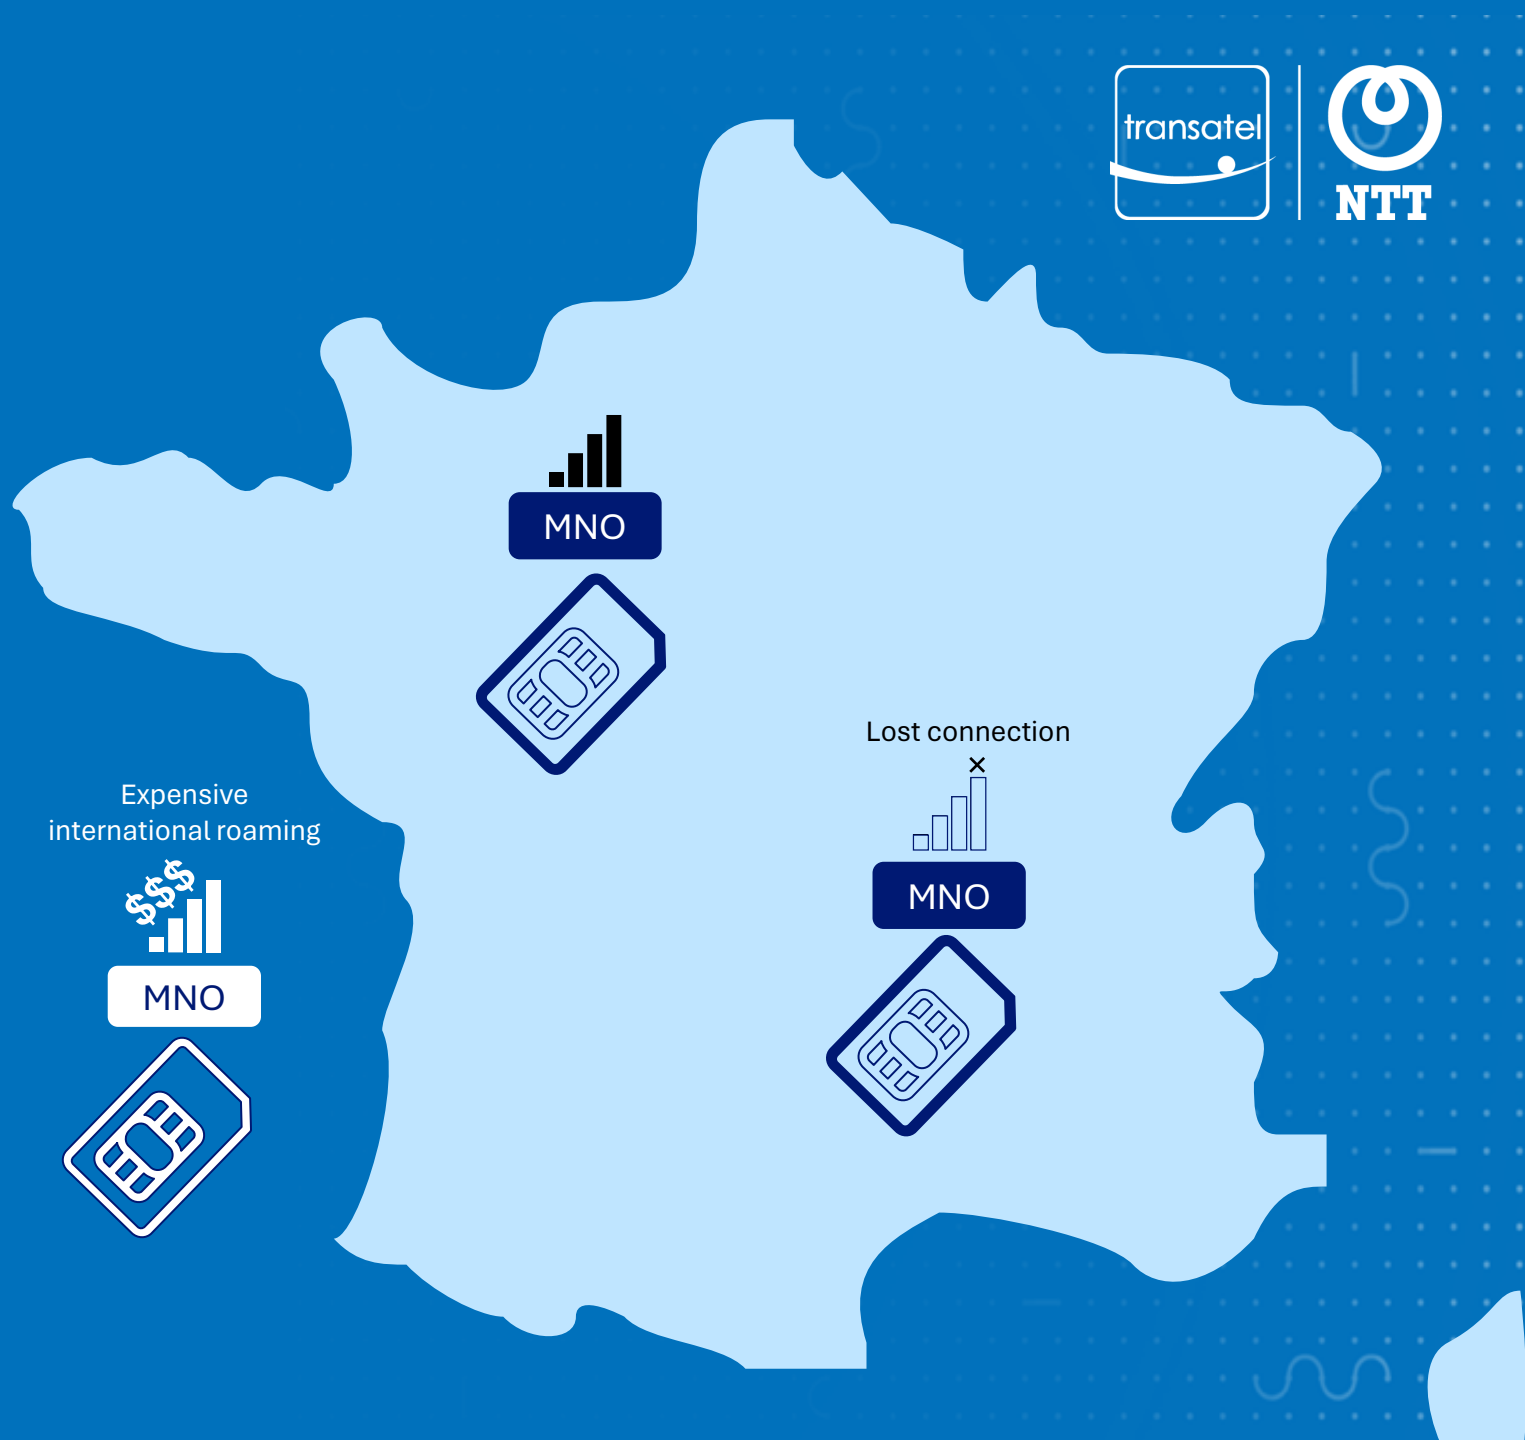

Utmost connected SIM by Transatel:

The road to a global, technology-agnostic, ubiquitous connectivity.

IoT Global Awards 2024

Category: IoT Product / Service of the Year > Research & development or new launch

Mobile operators have long only offered single-network access in their home countries

This approach might prevent you from rapid expansion and incur extra spending

High international roaming costs compared to local providers

Business paralyzed when connectivity signal is lost

No network choice when changing location

Multi-operator connectivity solves part of these issues

Current best-in-class solutions feature multi-operator cellular connectivity, but often come with some limitations