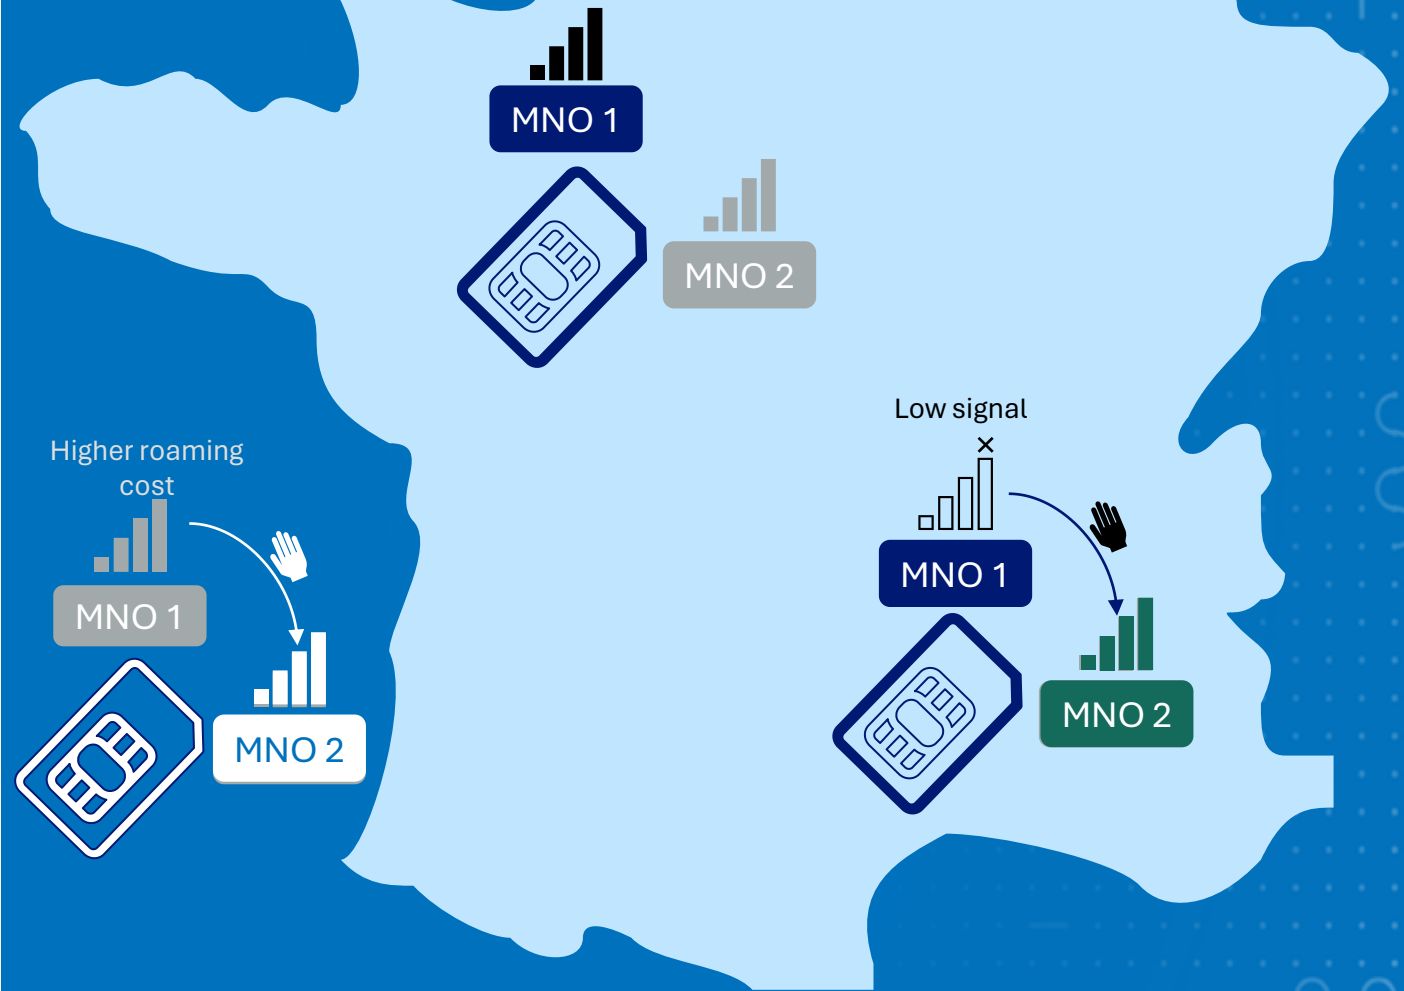

Multi-operator connectivity solves part of these issues

Current best-in-class solutions feature multi-operator cellular connectivity, but often come with some limitations

Dependence on compatible hardware

Need to edit and deploy software or firmware on the devices to fully leverage it

Switches only happen when the network being used is lost